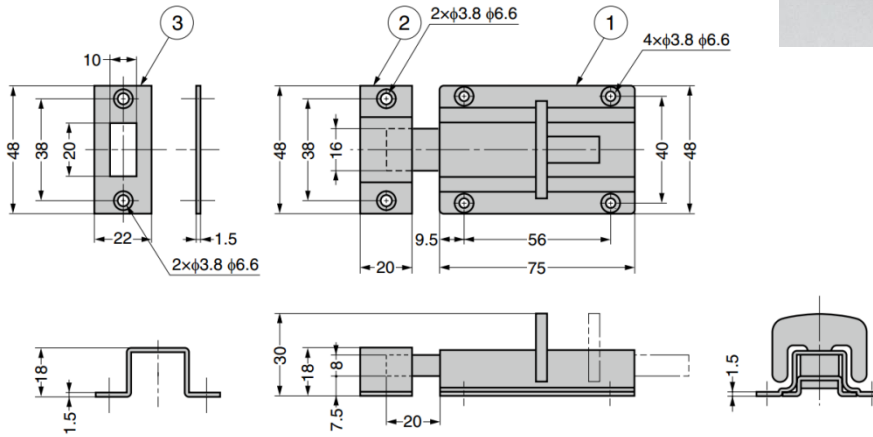

GKR75 Stainless Steel Slide Bolt

Features

- Two different counter plates included for different mountings

Parts Included

- Countersunk head wood screw 3.1×20 (SUS304)

No.	Part Name	Material	Finish
①	Body	Stainless Steel	Satin
②	Counter Plate A		
③	Counter Plate B		

Part No.
GKR75

GKR65 Stainless Steel Slide Bolt

Features

- Two different counter plates included for different mountings

Parts Included

- Countersunk head wood screw 3.1×20 (SUS304)

No.	Part Name	Material	Finish
①	Body	Stainless Steel	Barrel Polished
②	Counter Plate A		
③	Counter Plate B		