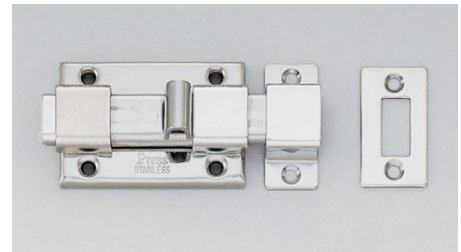

GKR75 Stainless Steel Slide Bolt

Features

- Two different counter plates included for different mountings

Parts Included

- Countersunk head wood screw 3.1×20 (SUS304)

No.	Part Name	Material	Finish
①	Body	Stainless Steel	Satin
②	Counter Plate A		
③	Counter Plate B		

Part No.
GKR75

GKR65 Stainless Steel Slide Bolt

Features

- Two different counter plates included for different mountings

Parts Included

- Countersunk head wood screw 3.1×20 (SUS304)

No.	Part Name	Material	Finish
①	Body	Stainless Steel	Barrel Polished
②	Counter Plate A		
③	Counter Plate B		