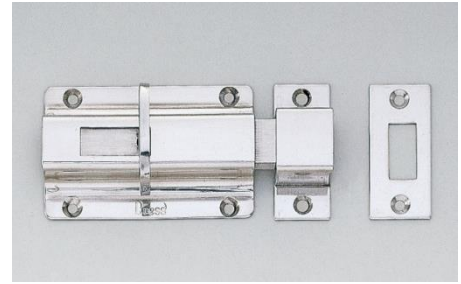

GKR75 Stainless Steel Slide Bolt

Features

- Two different counter plates included for different mountings

Parts Included

- Countersunk head wood screw 3.1×20 (SUS304)

No.	Part Name	Material	Finish
①	Body	Stainless Steel	Satin
②	Counter Plate A		
③	Counter Plate B		

Part No.
GKR75

GKR65 Stainless Steel Slide Bolt

Features

- Two different counter plates included for different mountings

Parts Included

- Countersunk head wood screw 3.1×20 (SUS304)

No.	Part Name	Material	Finish
①	Body	Stainless Steel	Barrel Polished
②	Counter Plate A		
③	Counter Plate B		