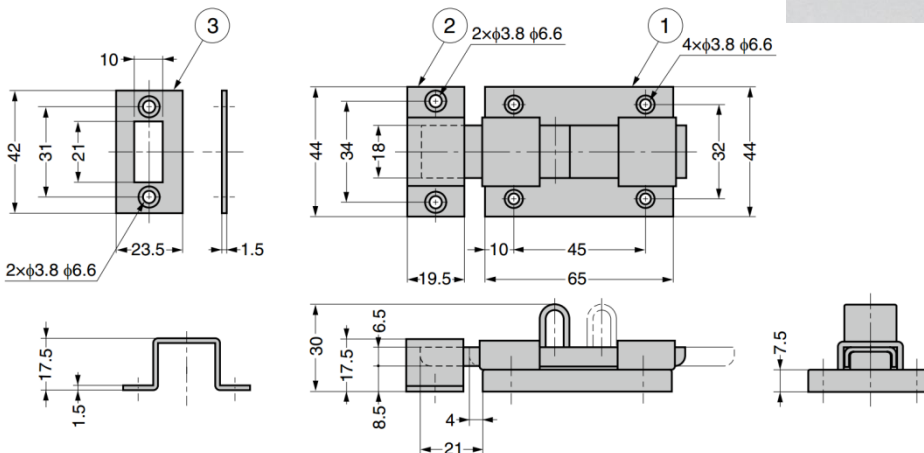

GKR75 Stainless Steel Slide Bolt

Features

- Two different counter plates included for different mountings

Parts Included

- Countersunk head wood screw 3.1×20 (SUS304)

No.	Part Name	Material	Finish
①	Body	Stainless Steel	Satin
②	Counter Plate A		
③	Counter Plate B		

Part No.
GKR75

GKR65 Stainless Steel Slide Bolt

Features

- Two different counter plates included for different mountings

Parts Included

- Countersunk head wood screw 3.1×20 (SUS304)

No.	Part Name	Material	Finish
①	Body	Stainless Steel	Barrel Polished
②	Counter Plate A		
③	Counter Plate B		